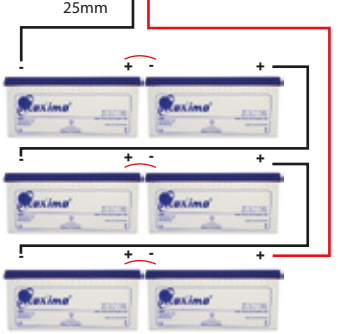

Solar Panel
415Wx60

COMBINER BOX 4x1

4mm

DC Isolater 63A

Inverter 20KW
48V

Fuse Disconnecter 400A

DC Isolater 63A

To Load

AC Isolater 63A

4mm

AC IN

N
L3
L2
L1
AC OUT

160AH x 64