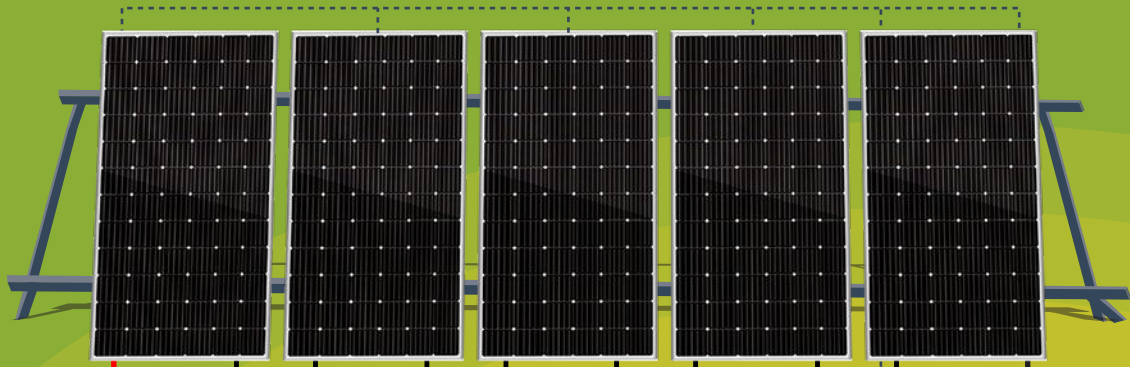

415W Solar Panel

Combiner Box 2x1

4mm

4mm

4mm

4mm

4mm

Earthing System 25mm

Earthing System 25mm

Earthing System

MAXIMA SUBERSIBLE
PUMP SKP 4SPF2.8-140

JOINT KIT M11

3C-2.5mm

3C-2.5mm

Maxima Monitor