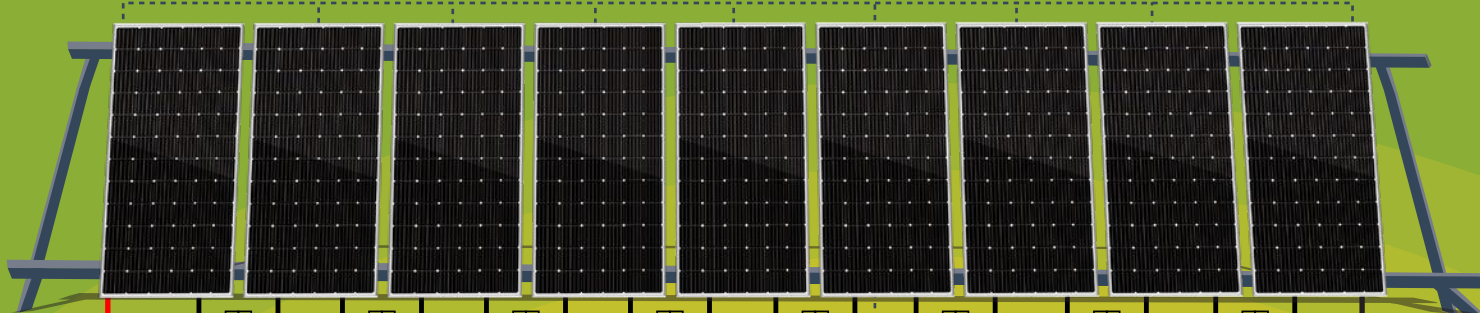

415W Solar Panel

Combiner Box 2x1

4mm

4mm

4mm

4mm

4mm

Earthing System 25mm

Earthing System 25mm

Earthing System

MAXIMA SUBERSIBLE PUMP SKP 4SP5-10

JOINT KIT M11

3C-2.5mm

3C-2.5mm

Maxima Monitor