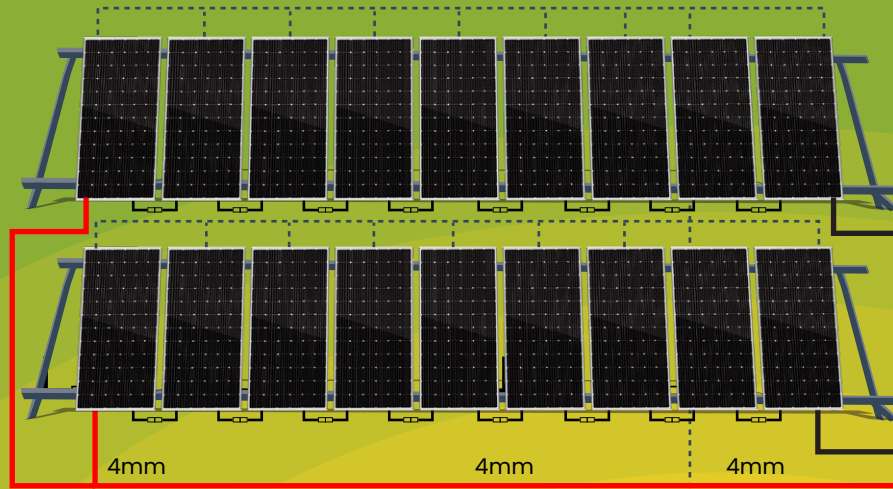

415W Solar Panel

Combiner Box 2x1

MAXIMA SUBERSIBLE PUMP SKP 4SP 8-15

JOINT KIT M11

Maxima Monitor

Earthing System 25mm

Earthing System 25mm

Earthing System