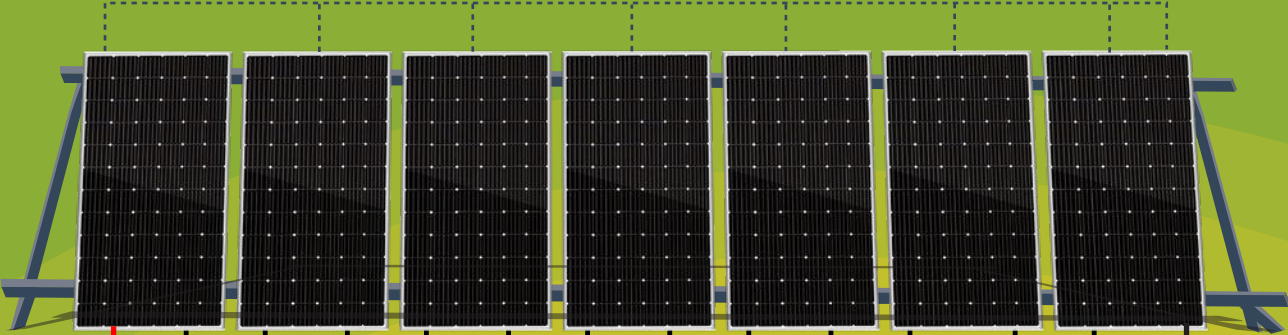

415W Solar Panel

Combiner Box 2x1

4mm

4mm

4mm

4mm

4mm

Earthing System 25mm

Earthing System 25mm

Earthing System

MAXIMA SUBERSIBLE PUMP SKP 4SP 5-8

JOINT KIT M11

3C-2.5mm

3C-2.5mm

Maxima Monitor