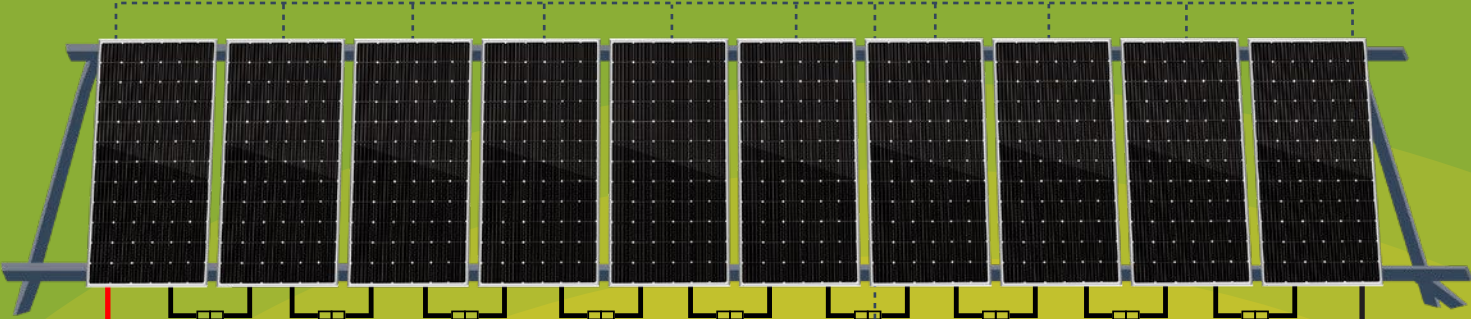

# 415W Solar Panel

# Combiner Box 2x1

4mm

4mm

4mm

4mm

4mm

Earthing System 25mm

Earthing System 25mm

Earthing System

# MAXIMA SUBERSIBLE PUMP SKP 4SP 5-15