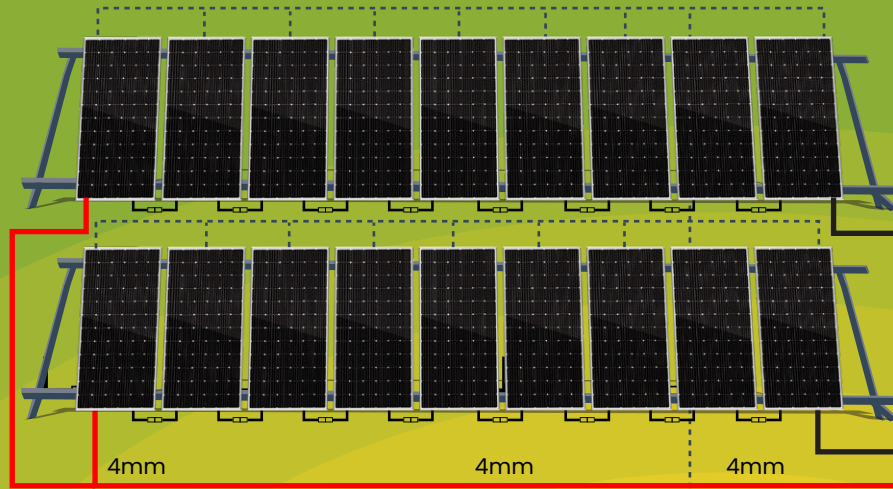

415W Solar Panel

Combiner Box 2x1

Earthing System 25mm

Earthing System 25mm

Earthing System

MAXIMA SUBERSIBLE
PUMP SKP 4SP 3-33

JOINT KIT M11

3C-4mm

3C-4mm

Maxima Monitor