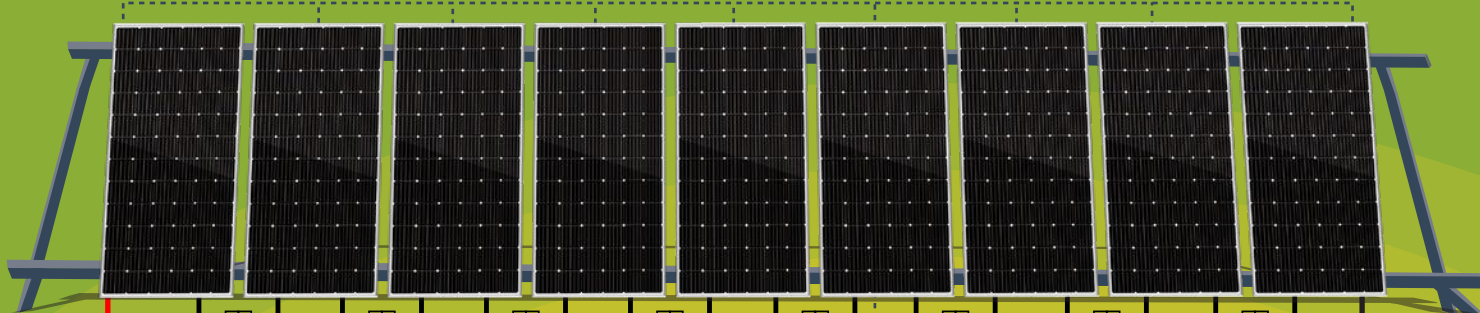

415W Solar Panel

Combiner Box 2x1

4mm

4mm

4mm

4mm

4mm

Earthing System 25mm

Earthing System 25mm

Earthing System

MAXIMA SUBERSIBLE PUMP SKP 4SP 3-18

JOINT KIT M11

3C-2.5mm

3C-2.5mm

Maxima Monitor