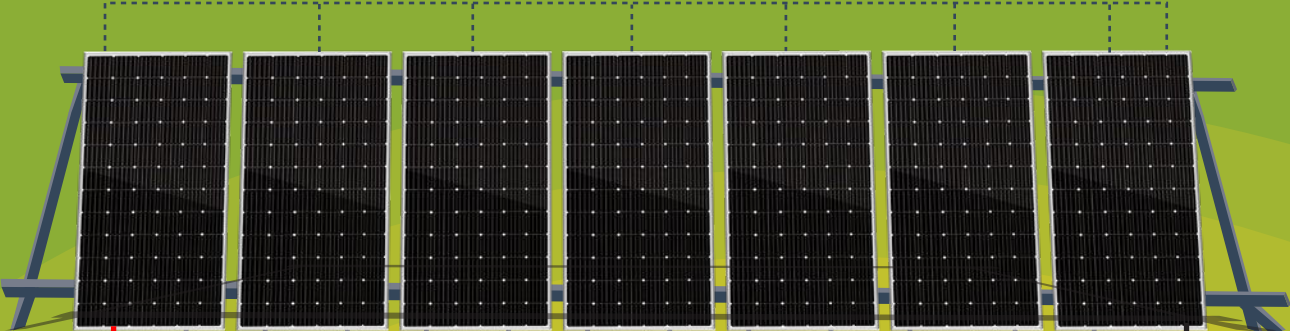

415W Solar Panel

Combiner Box 2x1

4mm

4mm

4mm

4mm

4mm

Earthing System 25mm

Earthing System 25mm

Earthing System

MAXIMA SUBERSIBLE PUMP SKP 4SP 3-11

JOINT KIT M11

3C-2.5mm

3C-2.5mm

Maxima Monitor