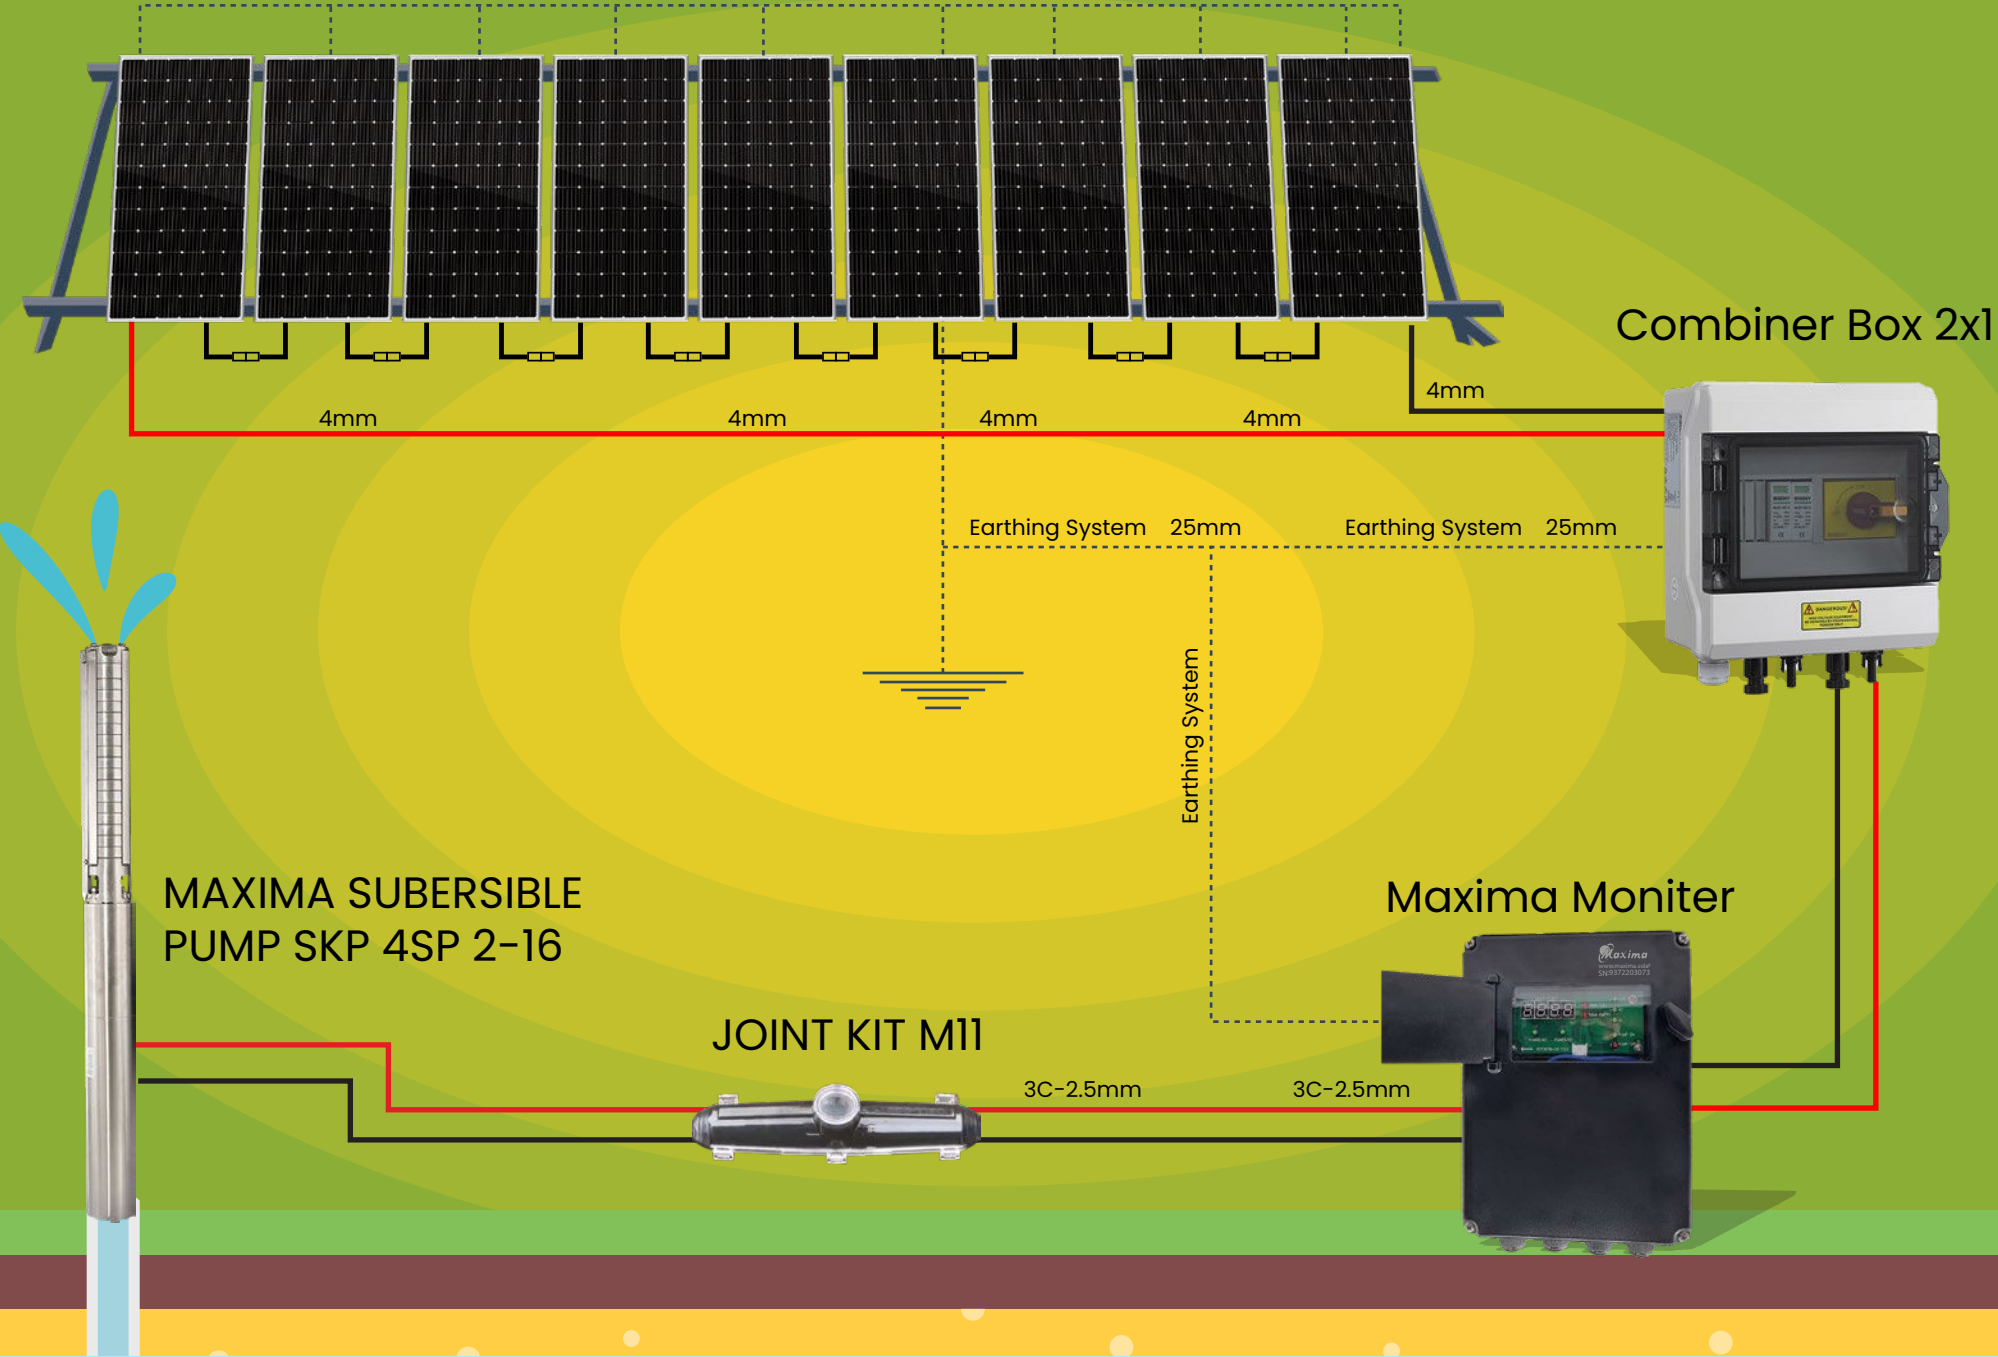

415W Solar Panel

Combiner Box 2x1

4mm

4mm

4mm

4mm

4mm

Earthing System 25mm

Earthing System 25mm

Earthing System

MAXIMA SUBERSIBLE PUMP SKP 4SP 2-16

JOINT KIT M11

3C-2.5mm

3C-2.5mm

Maxima Monitor