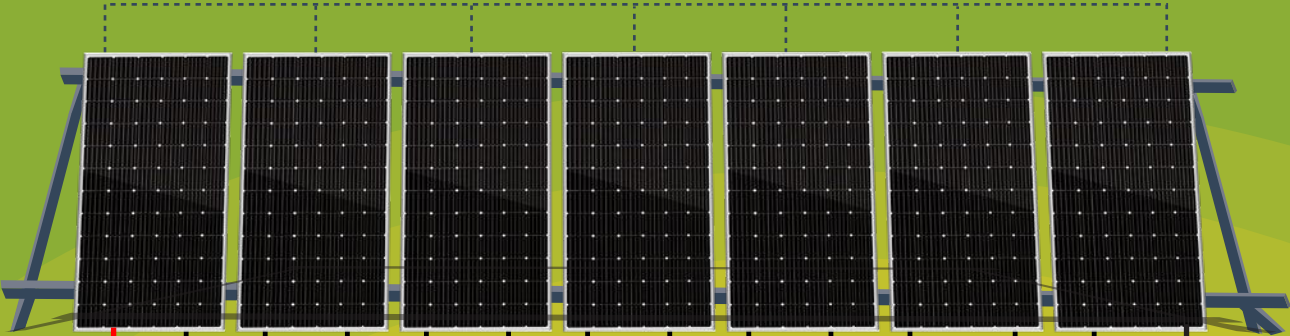

415W Solar Panel

Combiner Box 2x1

4mm

4mm

4mm

4mm

4mm

Earthing System 25mm

Earthing System 25mm

Earthing System

MAXIMA SUBERSIBLE PUMP SKP 4SP 2-13

JOINT KIT M11

3C-2.5mm

3C-2.5mm

Maxima Monitor