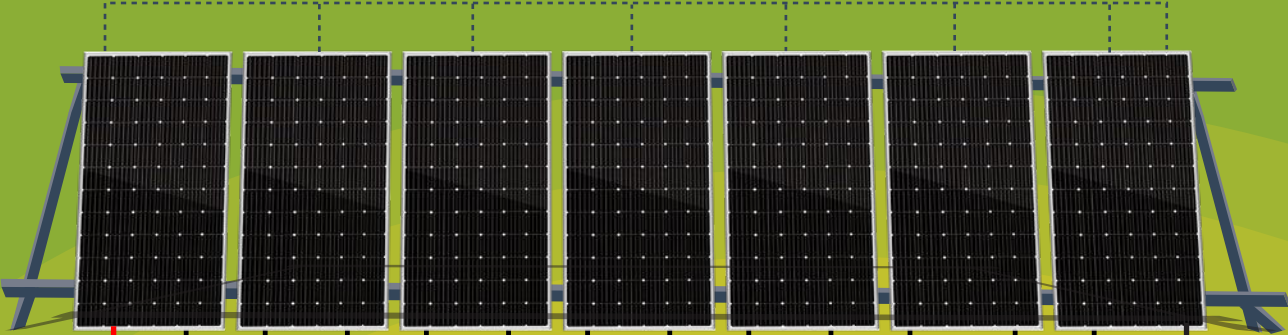

415W Solar Panel

Combiner Box 2x1

4mm

4mm

4mm

4mm

4mm

Earthing System 25mm

Earthing System 25mm

Earthing System

MAXIMA SUBERSIBLE PUMP SKP 4SP 14-4

JOINT KIT M11

3C-2.5mm

3C-2.5mm

Maxima Monitor