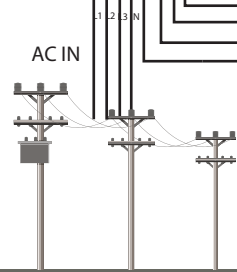

Solar Panel
415Wx54

COMBINER BOX 4x1

4mm

DC Isolater 63A

Inverter 15KW
48V

DC Isolater 63A

Fuse Disconnecter 400A

25mm

220AH x 20

AC Isolater 63A

4mm

To Load

AC IN

AC OUT

L1

L2