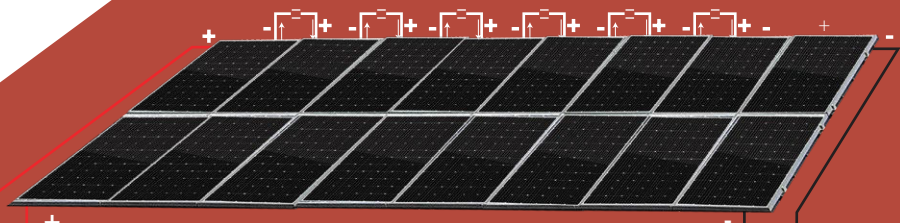

Solar Panel
415Wx54

COMBINER BOX 4x1

4mm

DC Isolater 63A

Inverter 15KW
48V

DC Isolater 63A

Fuse Disconnecter 400A

25mm

220AH x 20

AC Isolater 63A

4mm

To Load

AC IN

AC OUT

L1

L2