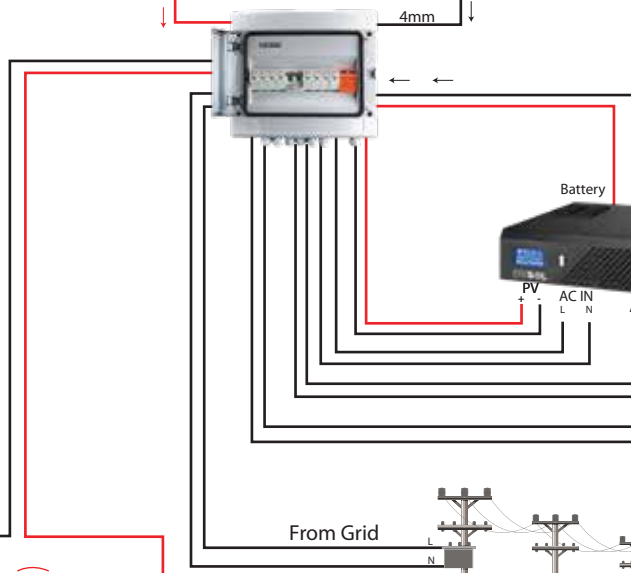

Solar Panel 415W

COMBINER BOX 2X1

4mm

Battery Inverter 2.4KVA

From Grid