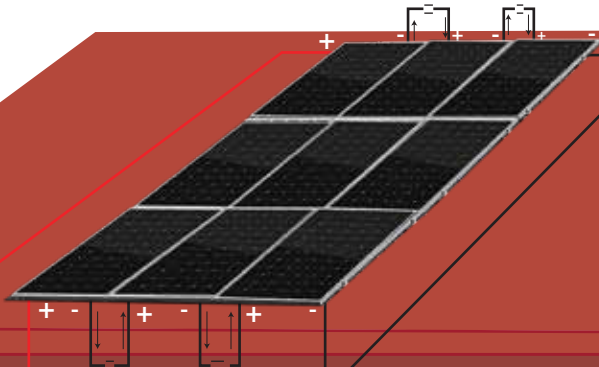

Solar Pane 415W

COMBINER BOX 2X1

MAXIMA CHARGE CONTROLLER
12/24/48V, 90A

EBH01

24V DC CONTACTOR

OUTDOOR UNIT

INDOOR UNIT