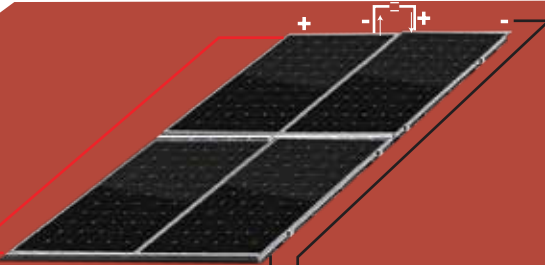

Solar Panel 415W

COMBINER BOX 2x1
4mm

Fuse 160A

25mm

Inverter 5.6KW
48V

From Grid

To Load