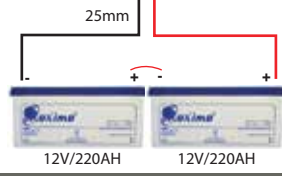

Solar Panel 415W

COMBINER BOX 2x1
4mm

Battery

Inverter 3.6KW, 24V

From Grid