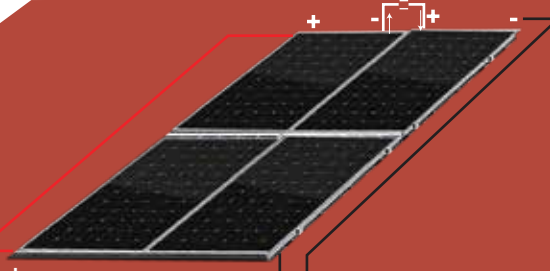

Solar Panel 415W

COMBINER BOX 2x1
4mm

Battery

Inverter 3.6KW, 24V

From Grid