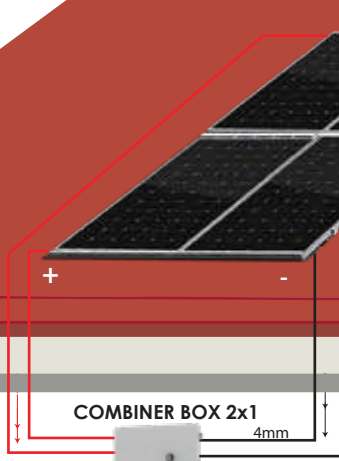

Solar Panel 415W

COMBINER BOX 2x1
4mm

Battery

Inverter 3.6KW, 24V

From Grid