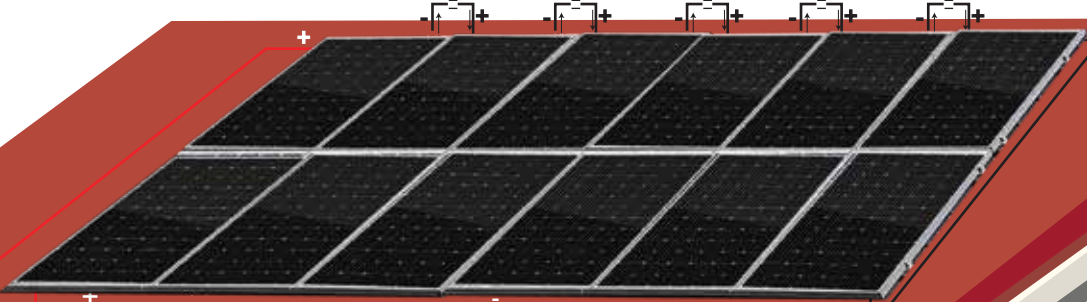

Solar Panel
415Wx76

COMBINER BOX 4x2

4mm

16mm

Battery

Inverter 30KW
384V

Fuse 125A

50mm

12V/220AH x 64

To Load

From Grid