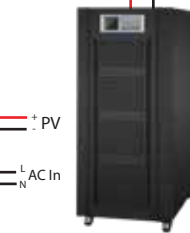

Solar Panel
415Wx76

COMBINER BOX 4x2

4mm

16mm

Battery

Inverter 30KW
384V

Fuse 125A

50mm

12V/220AH x 64

To Load

From Grid